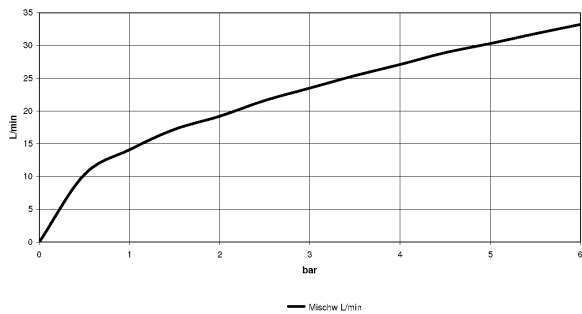

Bathtub - Meta

Deck-mounted tub mixer, with hand shower set for deck-mounted tub installation - polished

Article number: 27 632 661-00

Dimensional drawing

All dimensions in mm / inch = mm x 0,0394

Flow rate chart