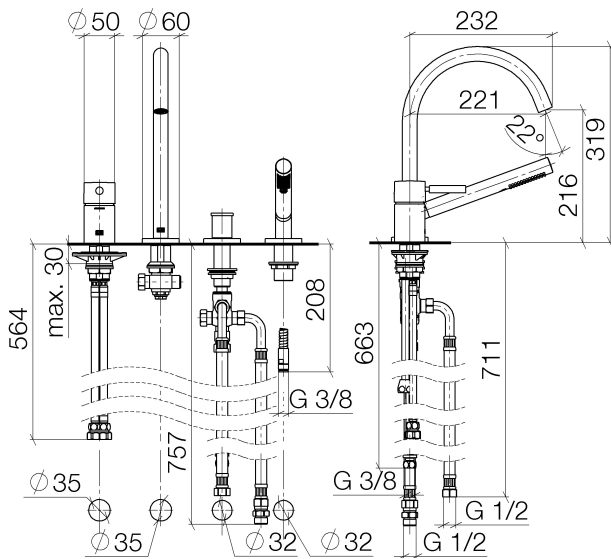

Bathtub - Meta

Deck-mounted tub mixer, with hand shower set for deck-mounted tub installation - polished

Article number: 27 632 661-00

- 8-3/4" Projection
- Hand shower set: Standard spray
- Spout: Round aerated stream
- Hand shower set with anti-scale technology
- Integrated diverter
- Total height 12-1/2"
- Height to aerator/spout outlet 8-1/2"
- Spout hole diameter 1-1/4"
- Hole diameter single-lever mixer 1-3/8"
- Hole diameter for hand shower set 1-1/4"
- 2-1/8" diameter flange for spout
- Mixer with flange Ø 2-1/8"
- Hand shower set with flange Ø 2-3/8"
- Metal shower hose 68-7/8" with anti-twist device
- Water flow rate limited to max. 6.2 gpm
- Handshower flow rate max. 1.8 gpm
- Fittings group in compliance with DIN 4109: 1
- Internal backflow preventer.
- NOTE: Local building codes may require the use of an anti-scald device. Please refer to remote pressure balance valve (35 910 970 90)
- (ADA)

polished chrome

Bathtub - Meta

Deck-mounted tub mixer, with hand shower set for deck-mounted tub installation - polished

Article number: 27 632 661-00

Dimensional drawing

All dimensions in mm / inch = mm x 0,0394

Flow rate chart

Bathtub - Meta

Deck-mounted tub mixer, with hand shower set for deck-mounted tub installation - polished

Article number: 27 632 661-00

Other surface finishes

platinum matte

27 632 661-06

black matte